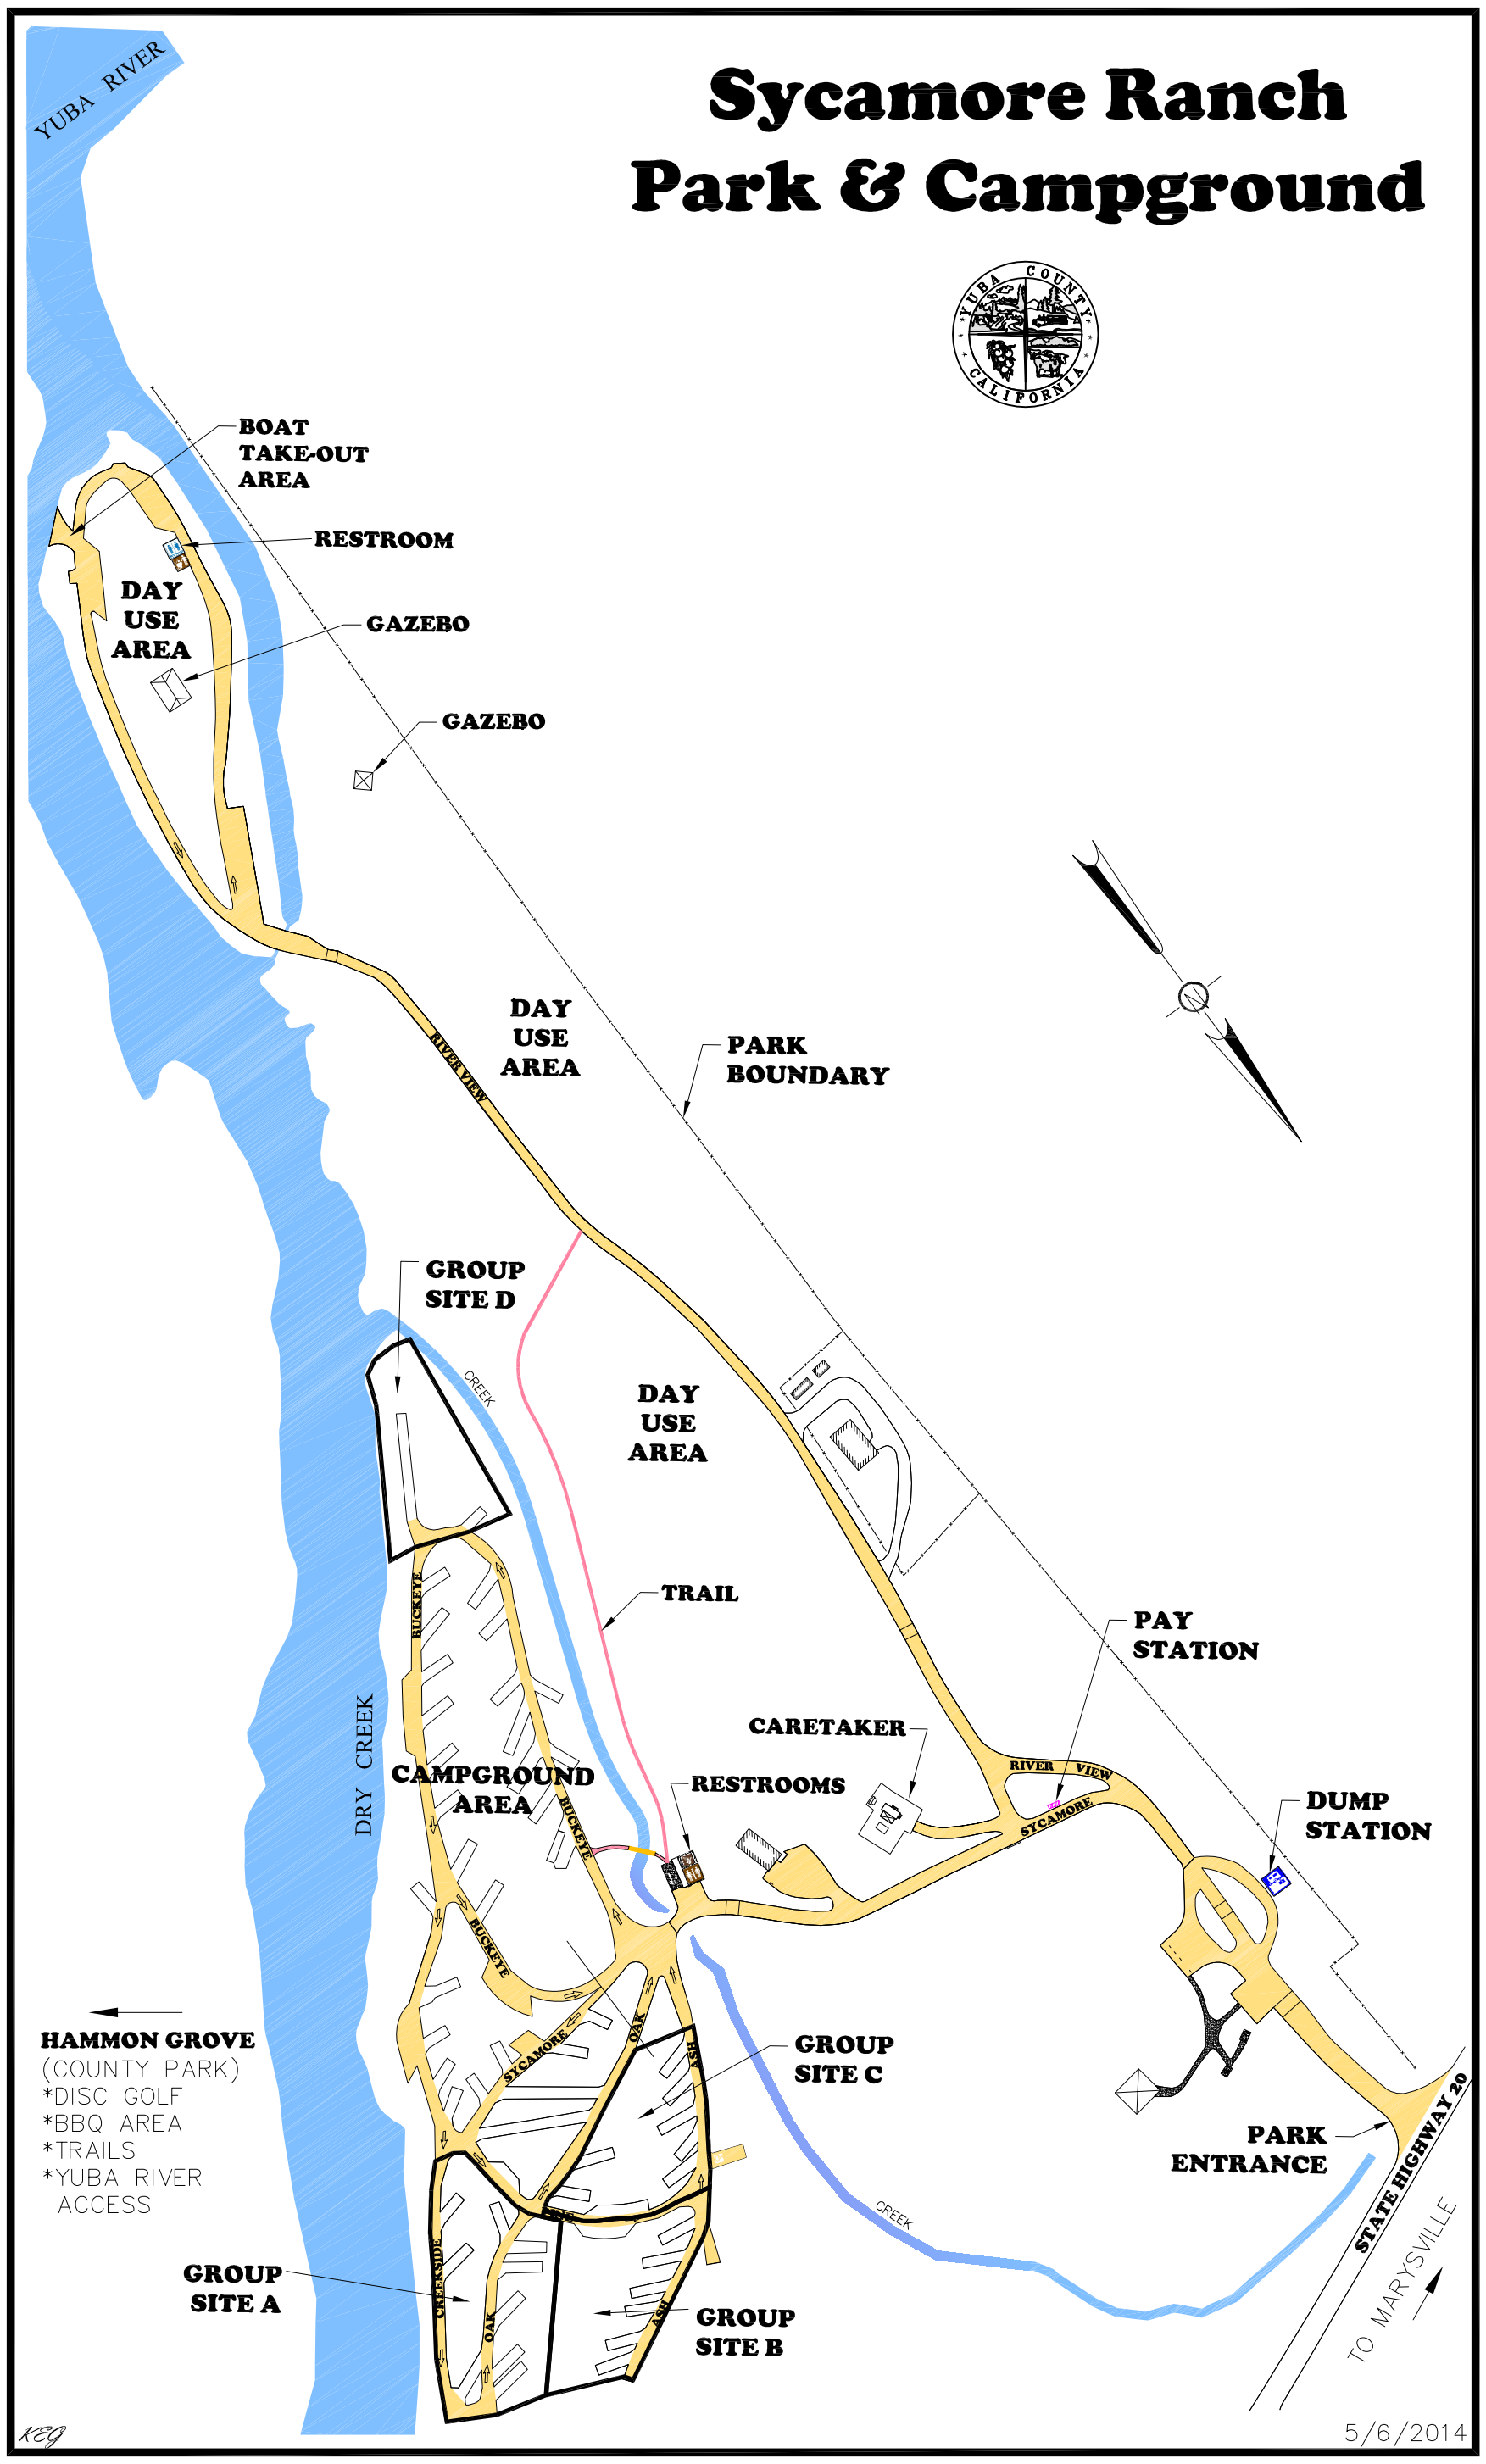

Sycamore Ranch Park & Campground

←
HAMMON GROVE
(COUNTY PARK)
*DISC GOLF
*BBQ AREA
*TRAILS
*YUBA RIVER ACCESS

KEG

5/6/2014