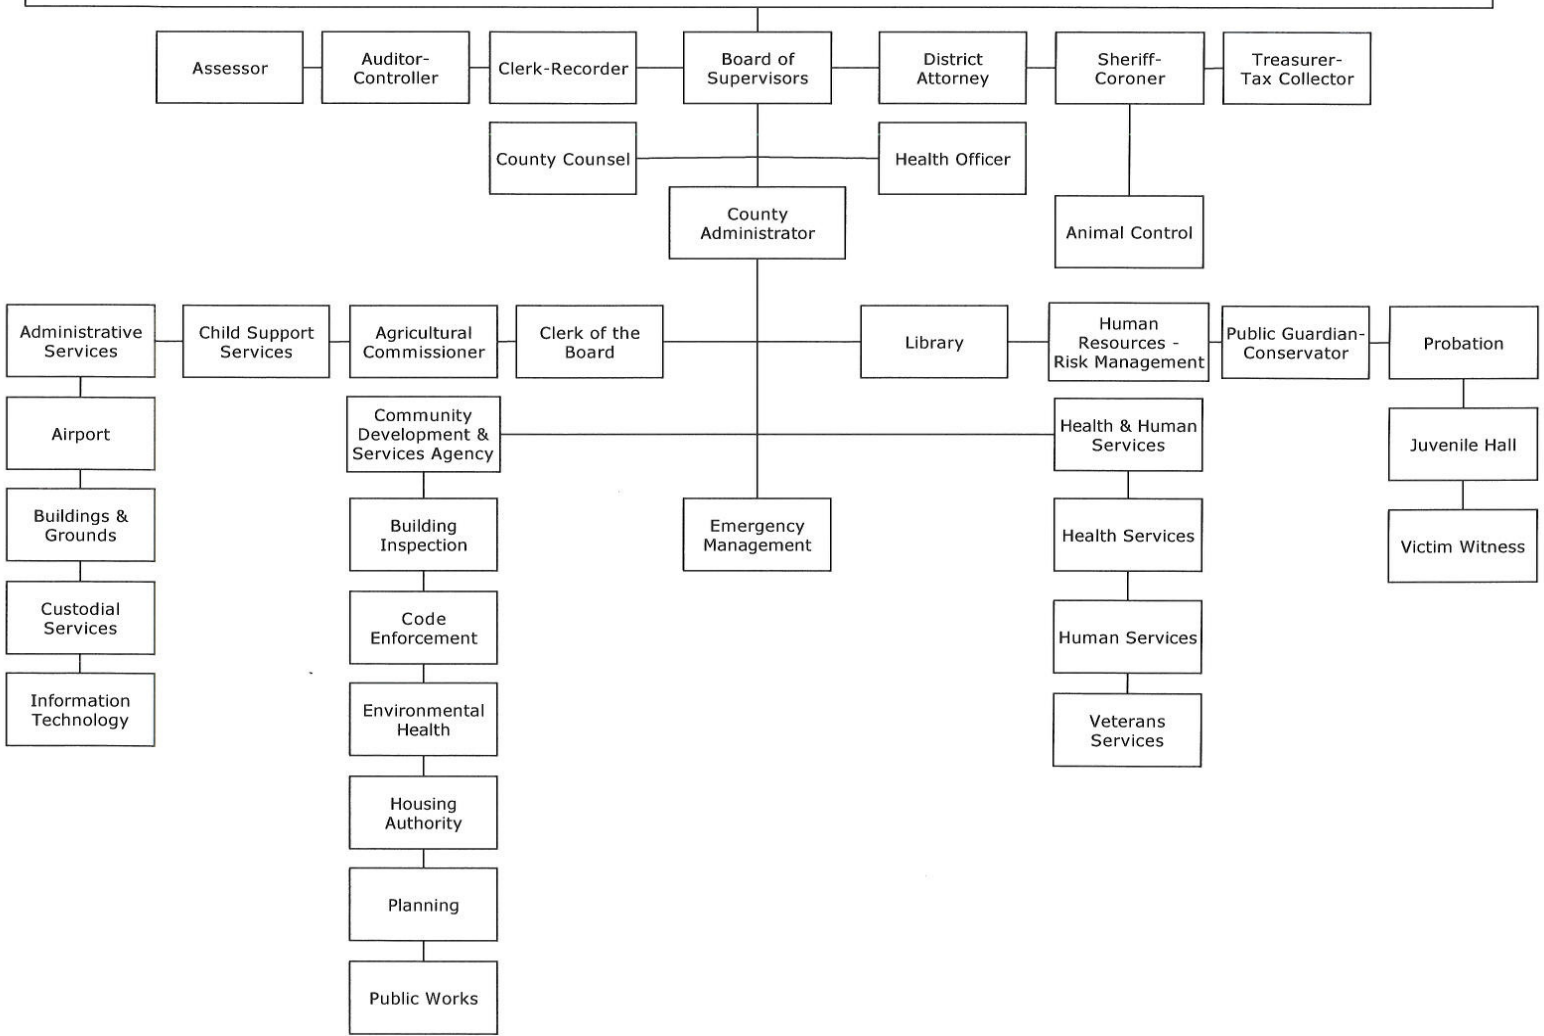

County of Yuba

2014-2015

Proposed Budget

Robert Bendorf, County Administrator

C. Richard Eberle, Auditor-Controller

Yuba County Electorate

Directory of Elected Officers

Supervisor - District 1	Andy Vasquez, Jr.
Supervisor - District 2	John Nicoletti
Supervisor - District 3	Mary Jane Griego
Supervisor - District 4	Roger Abe
Supervisor - District 5	Hal Stocker
Assessor	Bruce Stottlemeyer
Auditor-Controller	C. Richard Eberle
Clerk-Recorder	Terry A. Hansen
District Attorney	Patrick McGrath
Sheriff-Coroner	Steve Durfor
Treasurer-Tax Collector	Dan Mierzwa

Directory of Appointed Officers

Administrative Services Director	Doug McCoy
Agricultural Commissioner/Director of Weights & Measures	Luis Mendoza, Jr.
Bi-County Agricultural Extension Director	Chris Greer
Bi-County Mental Health Director	Tony Hobson
Chief Building Official	Martin Griffin
Chief Information Officer	Paul LaValley
Chief Probation Officer	Jim Arnold
Child Support Services Director	Tina Taylor
Clerk of the Board	Donna Stottlemeyer
Community Development & Services Agency Director	Kevin Mallen
County Administrator	Robert Bendorf
County Counsel	Angil Morris-Jones
Emergency Services Director	Robert Bendorf
Environmental Health Director	Tej Maan
Health & Human Services Director	Jennifer Vasquez (Interim)
Health Officer	Dr. Michael Kinnison (Interim)
Library Director	Kevin Mallen (Interim)
Human Resources Director/Risk Manager	Martha Wilson
Planning Director	Wendy Hartman
Public Guardian/Conservator	Asha Davis
Public Works Director	Mike Lee
Veterans Services Officer	Marvin King

COUNTY OF YUBA

BOARD OF SUPERVISORS

John Nicoletti
Chairman
Second District
*City of Marysville
and Portion of
West Linda*

Andy Vasquez, Jr.
Supervisor
First District
*East Linda
and Portion of
West Linda*